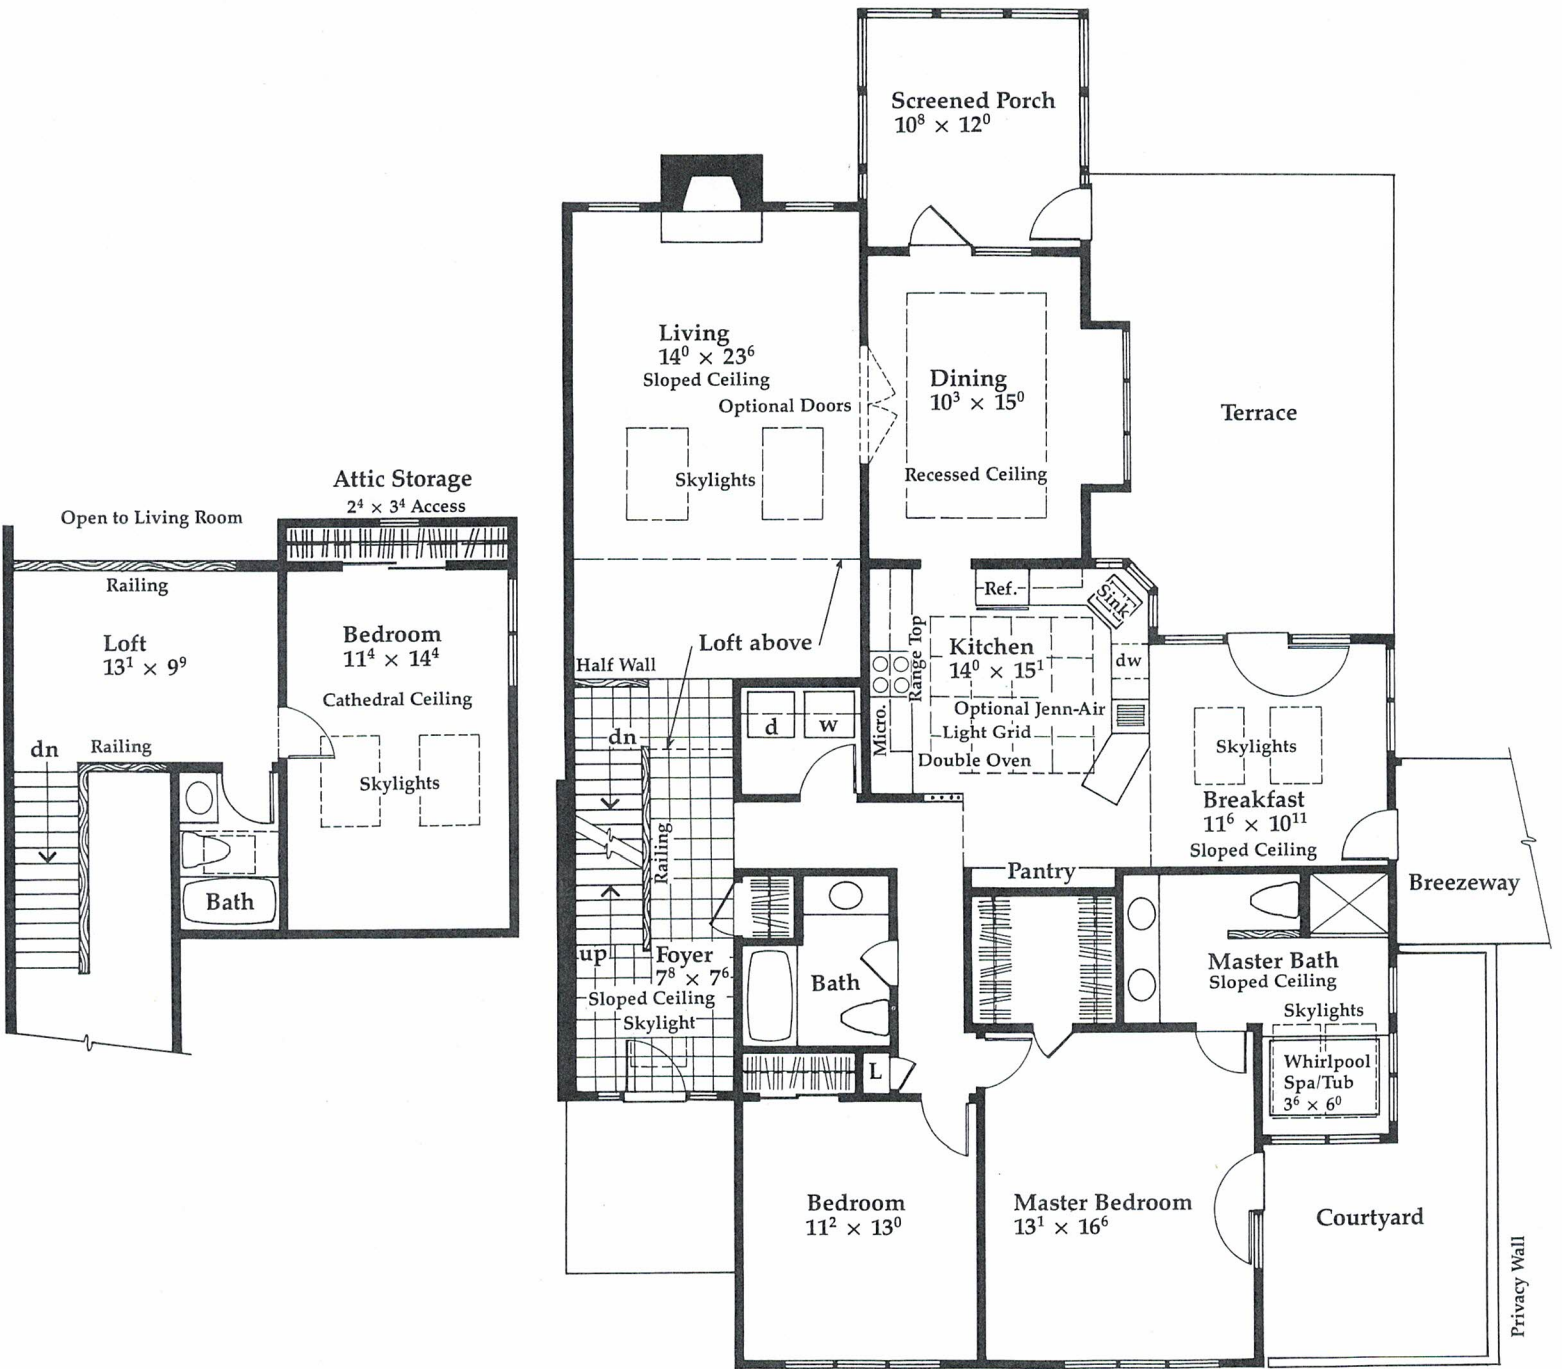

Artist's Conception: Not to Scale (All footage calculations approximate)

RIDLEY

1570 Sq. Ft. ■ 2 Bedrooms ■ 2 Baths

Artist's Conception: Not to Scale (All footage calculations approximate)

BRANDYWINE

2310 Sq. Ft. ■ 3 Bedrooms ■ 3 Baths ■ Loft